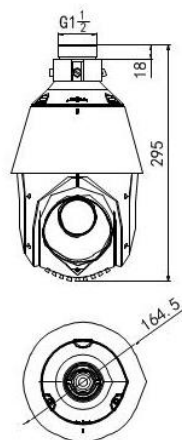

Dimensions

Unit:mm

Accessories