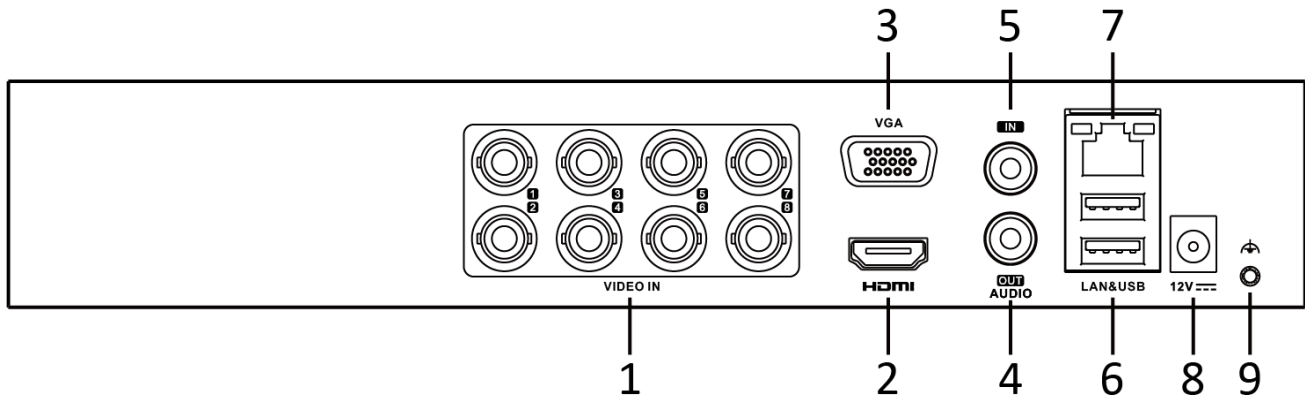

Physical Interface

*: The rear panel of DS-7208HUHI-K1 provides 8 video input interfaces.

No.	Description	No.	Description
1	Video and Coaxial Audio In	6	USB Interface
2	HDMI Interface	7	LAN Network Interface
3	VGA Interface	8	12 VDC Power Input
4	AUDIO OUT, RCA Connector	9	GND
5	AUDIO IN, RCA Connector