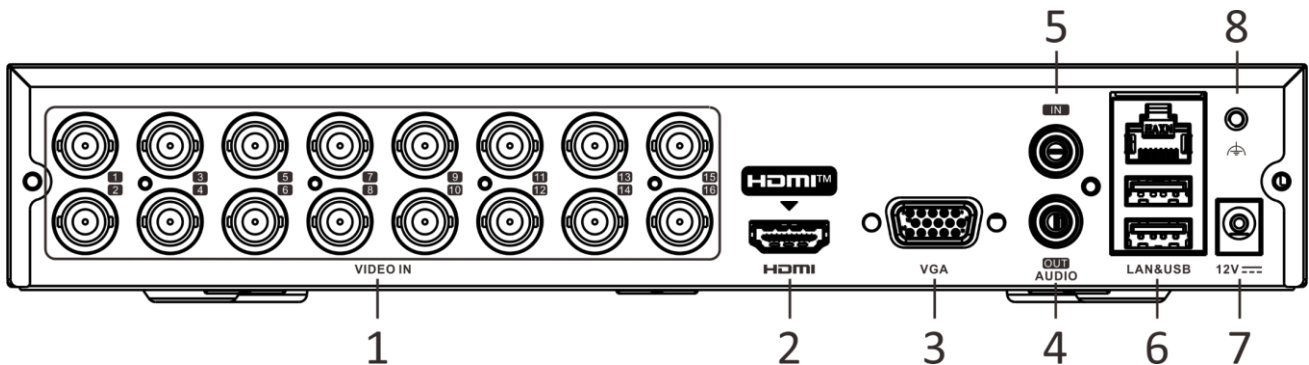

Two-way audio	1-ch, RCA (2.0 Vp-p, 1 K Ω) (using the first audio input)
Synchronous playback	16-ch
Network	
Total bandwidth	128 Mbps
Incoming bandwidth (Enhanced IP mode)	96 Mbps
Remote connection	128
Network protocol	TCP/IP, PPPoE, DHCP, Hik-Connect, DNS, DDNS, NTP, SADP, NFS, iSCSI, UPnP™, HTTPS, ONVIF
Network interface	1, RJ45 10M/100M/1000M self-adaptive Ethernet interface
Auxiliary interface	
SATA	1 SATA interface
Capacity	Up to 10 TB capacity for each disk
Serial interface	N/A
USB interface	Rear panel: 2 × USB 2.0
Alarm in/out	N/A
General	
Power supply	12 VDC, 1.9 A
Consumption (without HDD)	≤ 13 W
Working temperature	-10 °C to +55 °C (+14 °F to +131 °F)
Working humidity	10% to 90%
Dimension (W × D × H)	265 × 225 × 48 mm (10.4 × 8.9 × 1.9 inch)
Weight (without HDD)	≤ 1.7 kg (3.7 lb)

Note:

1: Enhanced IP mode might be conflicted with smart events (perimeter protection) or other functions, please refer to the user manual for details.

Physical Interface

No.	Description	No.	Description
1	Video and Coaxial Audio In	5	AUDIO IN, RCA Connector
2	HDMI Interface	6	USB Interface and LAN Network Interface
3	VGA Interface	7	Power Input
4	AUDIO OUT, RCA Connector	8	GND