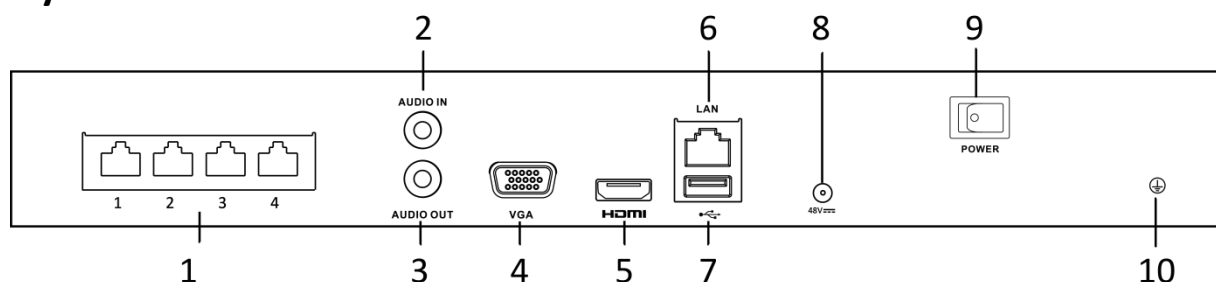

Physical Interfaces

Index	Description	Index	Description
1	Network Interfaces with PoE function (8 interfaces for DS-7608NI-K1/8P (B))	6	LAN Network Interface
2	AUDIO IN	7	USB 2.0 Interface.
3	AUDIO OUT	8	48VDC power supply
4	VGA Interface	9	Power Switch
5	HDMI Interface	10	GND